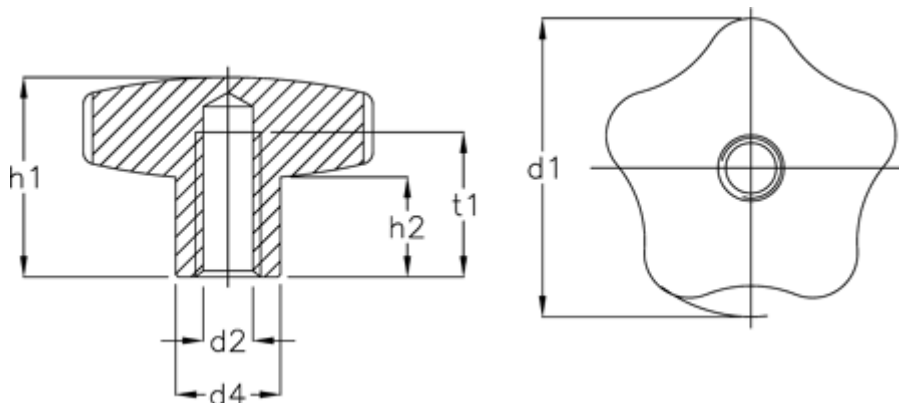

Article number: 20545466

Description: E+G Hand knob GN 5336-50-M 8-E-MT

## Measures

---

d1	= 50
d2	= M8
d4	= 19
H1	= 32
H2	= 16.0
t1 min.	= 18